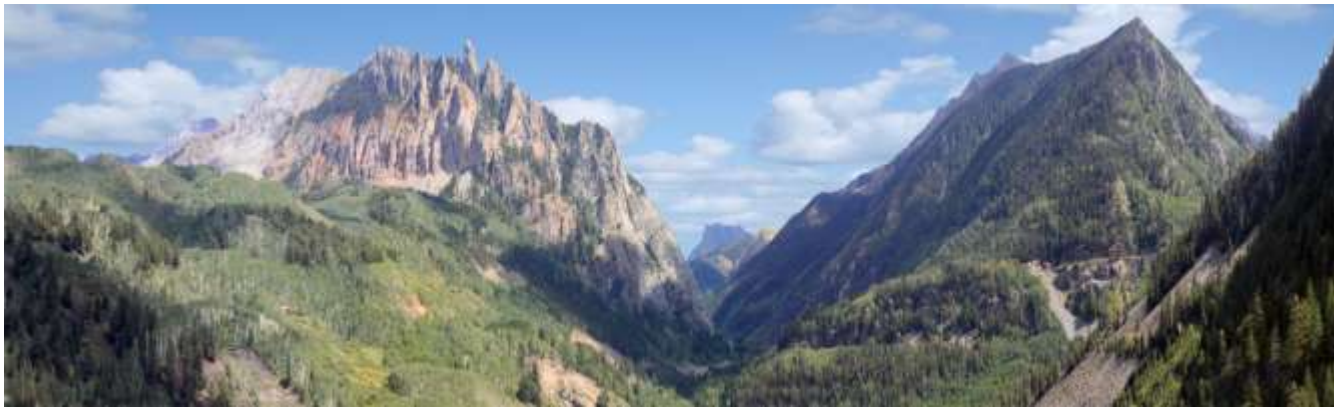

Landscape Backdrop Previews – Along The Rio Grande Southern

Acrid - 12 Parts - 10h x 96w

Beaver - 8 Parts - 10h x 58w

Beef - 6 Parts - 8h x 55w

Bob - 10 Parts - 8h x 91w

Carl - 5 Parts - 8h x 50w

Carl's Needles
3 Parts
10h x 19w

Chuffs - 8 Parts - 8h x 79w

Lizard Head Pass - 14 Parts - 10h x 108w

Log Hill Mesa - 9 Parts - 8h x 83w

McPhee - 12 Parts - 8h x
118w

Needles and Lookout
- 5 Parts - 10h x 36w

Orange - 8 Parts - 8h x 75w

Out of Ridgeway - 10 Parts - 8h x 193w

Perkins Peak Two - 10 Parts - 8h x 94w

Pomeroy Mt - 12 Parts - 10h x 88w

Rico East View Too - 9 Parts - 10h x 64w

Rico West View - 8 Parts - 10h x 61w

Ridgeway NE View Two - 11 Parts - 8h x 115w

San Bernardo Mt - 9 Parts - 10h x 69w